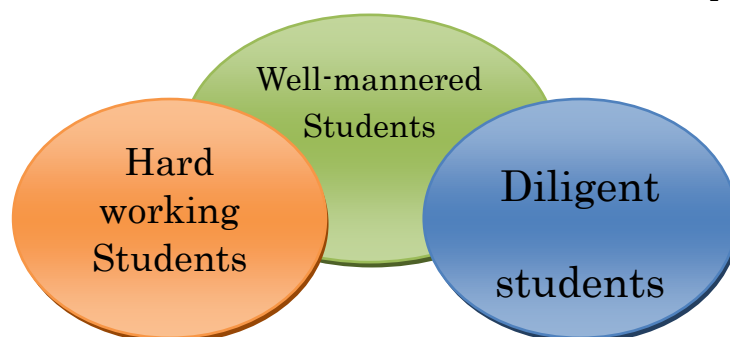

Gifu prefectural Seki high school

School Profile

[people]

- Numbers of Students : 838
- Established : in 1921
- Numbers of Teachers: : 61
- School Motto : 進取・至誠・錬磨
  “Spirit of progression, the heart of sincerity, everyday practice”
- Address : 2-1-1 Sakuragaoka Seki-city Gifu 501-3903 Japan
- Specific Feature of Seki high school :
  - Super global high school
  - Small-class education for improvement of students’ academic ability
  - Supplementary lessons after school and on Saturdays
  - Learning trends in entrance exams and how to deal with them
  - Career education collaborated with academy, industry and government
  - A briefing session for entrance examination for students and parents

	Male	Female	Sum
Principal	1	0	1
Vice principal	1	0	1
teachers	24	16	40
Full-time instructor	2	2	4
School nurses	0	2	2
Laboratory assistant	1	0	1
Part-time instructor	4	7	11
ALT	1	0	1
Office worker	2	1	3
Librarian	0	1	1
Janitor	0	1	1
School Affairs Specialist	1	0	1